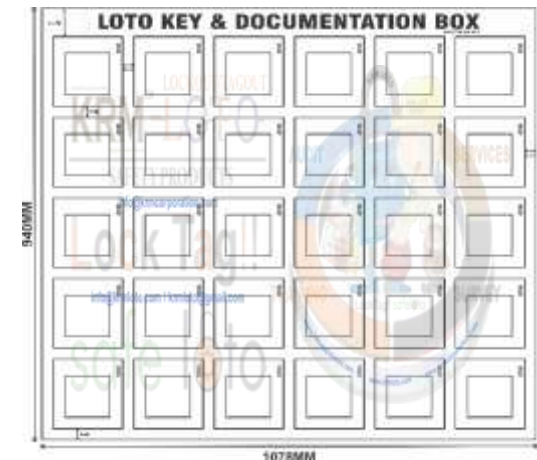

[www.lotoappliances.com](http://www.lotoappliances.com)

OEM Manufacturer & Global Supplier of  
Lockout Tagout & Safety Products

to meet  
OSHA'S Lockout Tagout Standard  
29 CFR, 1910.147&1910.269

[www.lotoappliances.com](http://www.lotoappliances.com)

## KRM LOTO – Lockout Key & Documentation Box (30 Boxes with 1 Locking Hook)

- KRM LOTO Key and documentation box comprising of 30 small boxes with 1 in built Locking hook.
- Made from mild steel with duly phosphate powder coated.
- Resistant to corrosion.
- **Size of individual small box** - 150 mm x 150 mm x 50 mm.
- **Weight of individual small box** -  $\pm 650$  gm
- **Total size of plate** – 940 x 1078 mm
- Provision of one slots for locking purpose on each box.
- Provision of one row 1/2/3/4 hook inside small box.
- Font side with clear fascia with border frame.
- **No of Boxes** – 30no (6 Column x 5 Row)
- Pre drilled hole on back side of box to mount on base plate with wall mounting arrangement on back side.
- All the boxes fixed on powder coated mild steel base plate with wall mounting arrangement on back side
- Label on individual box with box no + key documentation label on top of plate.
- **Color** - Yellow or any color as per quantity.
- **Can install multiple boxes like 8/12/15/16/20/24/30/48 on one platform with different combination**
- **NOTE : BOX & BASE PLATE WILL BE PACKED SEPARATELY FOR SAFE TRANSIT.**