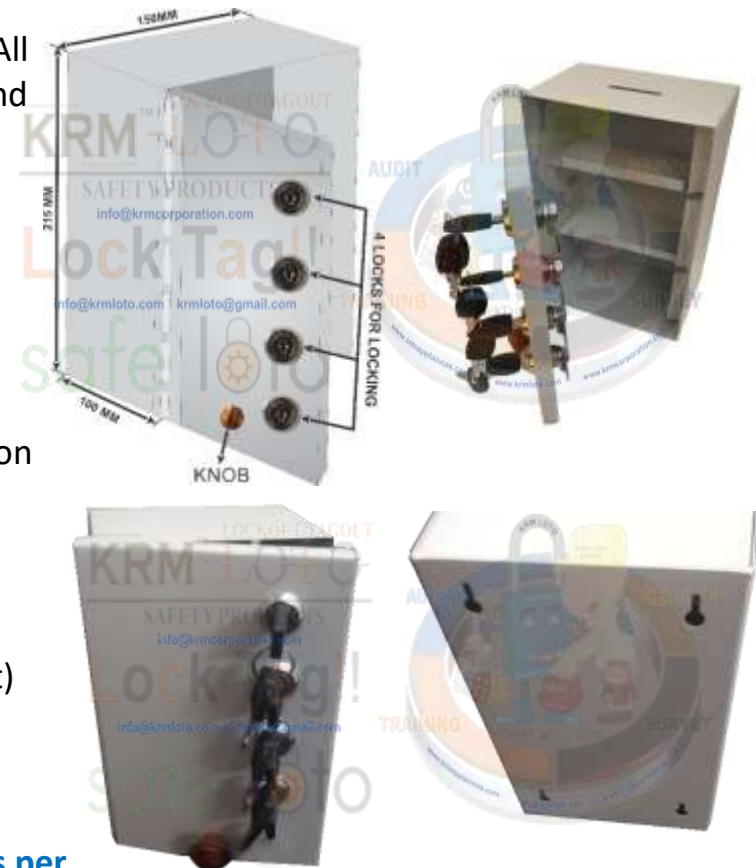

## KRM LOTO – KEY SAFE GROUP LOCK BOX WITH 4 LOCKS

- Group Lockout Box are compulsory and important safety equipment. All the important material, keys or papers can be placed inside the box and further locked by responsible individuals in crew with their own padlocks until each person task is finished removed when all of them for group isolation.
- **Material** - Mild Steel with duly Phosphate powder coated.
- Resistant to corrosion.
- **Locking Mechanism** - 4 Control lock
- 2 inner shelf provision
- Provision of four pre drilled holes/ key holes on backside to hang box on any surface.
- Front Fascia is fully opaque with one knob provision
- Standard slot on top to insert any document after locking the box (if not require, confirm)
- **Size** - 215 mm x 150 mm x 100 mm mm (or 50 mm as per requirement)
- It is portable/ wall mounted type.
- **Weight** – 2500 gms.
- **Color** - Grey or Or as per the volume.

**NOTE: - Group Lockout is also available with shelf and without shelf as per the requirement at different prices.**

**KRM-K-MKSLB-4P**