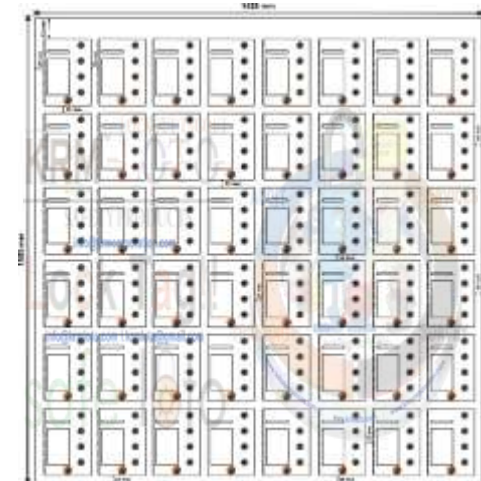

KRM-K-LBC-484 H