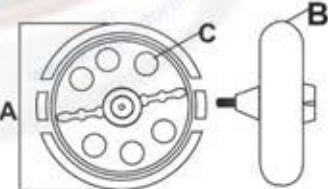

www.krmcorporation.com | www.lockouttagouts.com | www.krmloto.com | www.locktagindia.com | www.lotoappliances.com

KRM LOTO – ROUND MULTIPURPOSE CABLE LOCKOUT (6+8 HOLES) WITHOUT CABLE

- Cable lockout devices are extremely flexible and economical and can be used for multipurpose lockout that is a CE Certified product and made to follow OSHA standard.
- **Material** – ABS or Polypropylene and metal part made of standard steel finish with external threading.
- Bolt molded in the base part of polypropylene device having holes and upper part of polypropylene having internal threading for the upper screw.
- KRM LOTO Round Multi Purpose Cable Lockout used to tie the installed device for safety purposes that is made with two parts, **Upper and lower** – upper parts having 6 holes & lower part having 8 holes
- **Cable length if require, at additional cost** - 1.5 meter, 2 meter, 3 meter, 5 meter, 10 meter, 20 meter. Standard cable thickness is 4 mm, (5 mm)available on request at additional cost.
- Can be utilized to lock ball valve, gate valve and other electrical equipment that is used for Electrical or mechanical group isolation.
- **Weight** – 40 gms for the body of the body and 55 gms of the cable for 2 mtr cable
- **Color** - Red, Yellow, Green, Blue Or as per the required quantity.

CABLE WITH LOOP

KRM-K-RMCLT-6/6H

CABLE WITHOUT LOOP

MODELS	A	B	C	NO OF HOLES	WEIGHT
KRM-K-RMCLT-6/6H	40 mm	15 mm	7.5 mm	6	40 gms